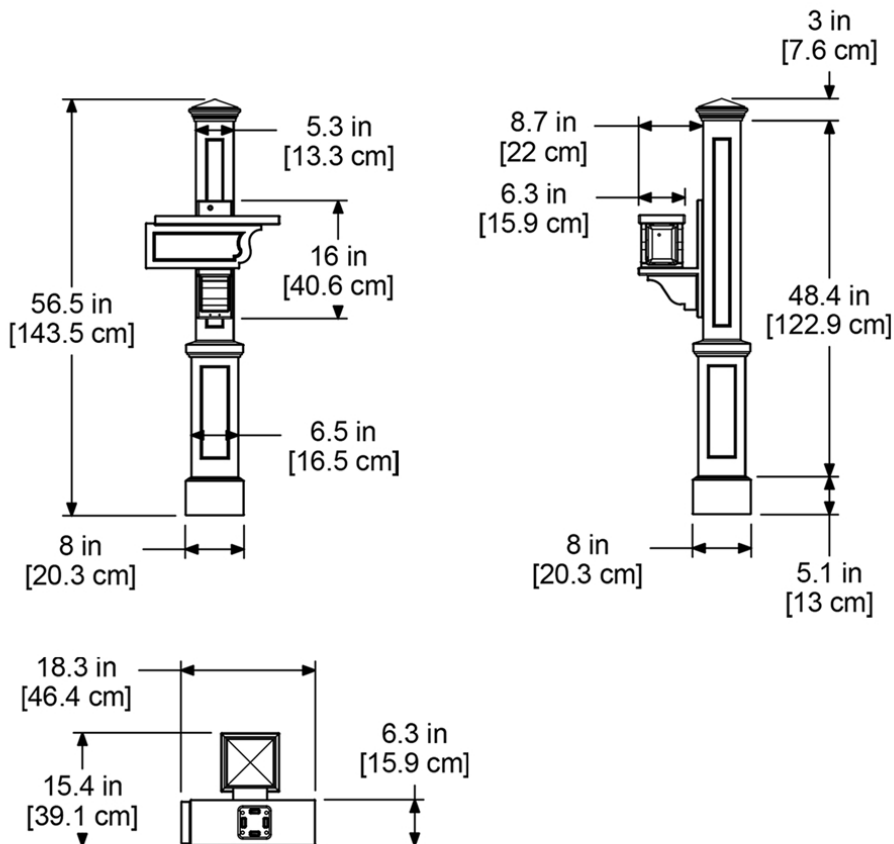

Rockport Single

Model # 5809

Rockport Single Mail Post

DESCRIPTION

The Rockport Single mail post is a great fit for mailboxes with front and back doors to avoid walking onto the street to retrieve your mail.

PRODUCT DIMENSIONS

Outside Dimensions: 18.3in L x 22.8in W x 56.5in H (46.4cm x 57.8cm x 143.5cm)

Paper Holder Inset Dimensions: 10.5in W x 3.5in H (26.6cm x 8.8cm)

Paper Holder Inside Dimensions: 12in L x 5.5in W x 4.5in H (30.5cm x 14cm x 11.4cm)

Wall Thickness: 0.125in (3.17mm)

Part Weight: 12.5lbs (5.6kg)

Material: Polyethylene

Contents: Post, Side Mount Paper Holder Arm, and Hardware

Note: 4x4 wood post, mailbox, and mailbox mounting hardware NOT included